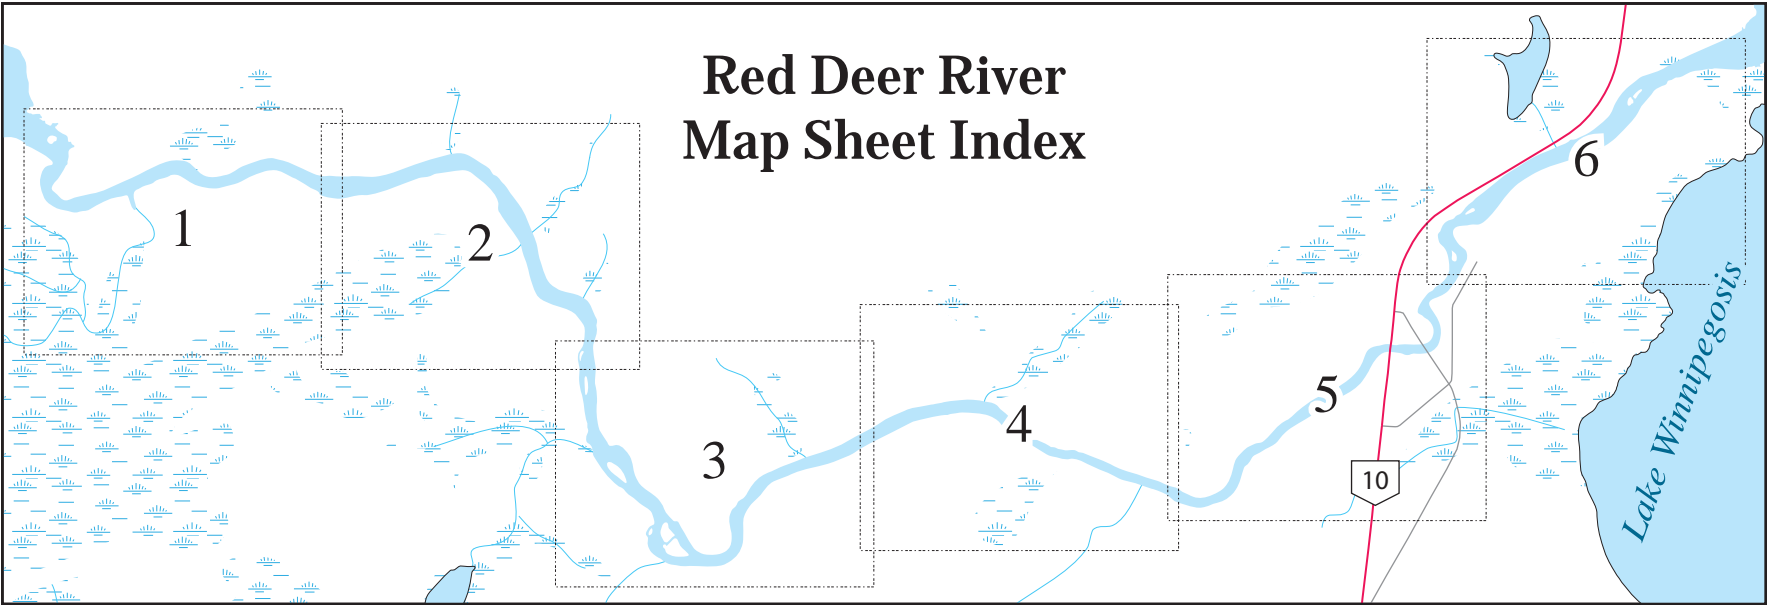

Red Deer River - Red Deer Lake to Lake Winnipegosis Section Map Sheet Index

101 11 20 W

101 10 40 W

101 10 00 W

Red Deer River

Red Deer Lake to Lake Winnipegosis Section
Map Sheet 1

52
53
20
N

52
53
20
N

52
53
00
N

52
53
00
N

52
52
40
N

52
52
40
N

101 11 20 W

101 10 40 W

101 10 00 W

Red Deer River

Red Deer Lake to Lake Winnipegosis Section
Map Sheet 2

52
53
20
N

52
53
20
N

52
53
00
N

52
53
00
N

52
52
40
N

52
52
40
N

0 200 400 600 800 1000
Meters

Red Deer Lake to Lake Winnipegosis Section
Map Sheet 4

Tent Site and
Offloading
Area for Small
Watercraft

Unique
Mineral
Spring

Quad Bridge

+2.8

2

2

2.3 + 2