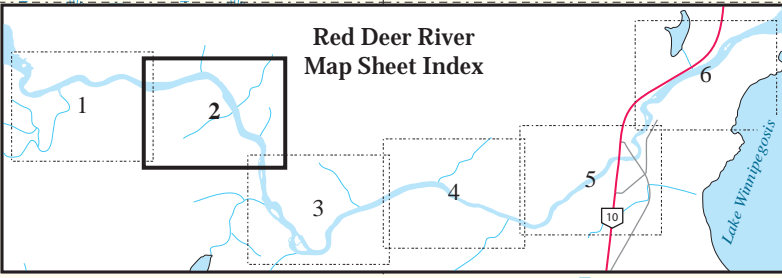

101 09 20 W

101 08 40 W

101 08 00 W