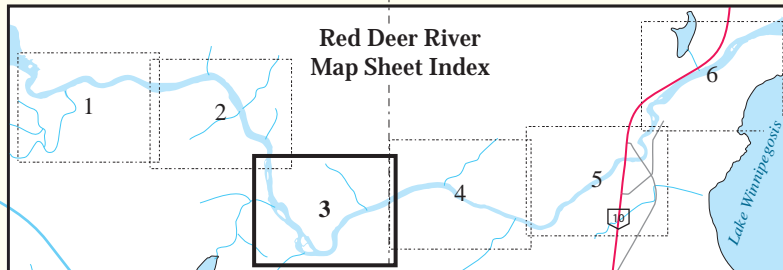

Red Deer Lake to Lake Winnipegosis Section
Map Sheet 2

52
53
20
N

52
53
20
N

52
53
00
N

52
53
00
N

52
52
40
N

52
52
40
N

0 200 400 600 800 1000
Meters

Red Deer River
Map Sheet Index

101 09 20 W

101 08 40 W

101 08 00 W

101 08 00 W

101 07 20 W

101 06 40 W

Red Deer River

Red Deer Lake to Lake Winnipegosis Section
Map Sheet 3

Extremely
Shallow
Rapids

52
52
20
N

52
52
20
N

52
52
00
N

52
52
00
N

101 08 00 W

101 07 20 W

Red Deer Lake to Lake Winnipegosis Section
Map Sheet 4

Tent Site and
Offloading
Area for Small
Watercraft

Unique
Mineral
Spring

Quad Bridge

+2.8

2

2

2.3 + 2