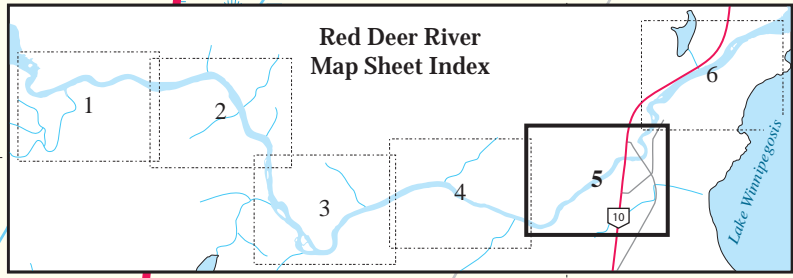

Red Deer Lake to Lake Winnipegosis Section
Map Sheet 3

Extremely
Shallow
Rapids

52
52
20
N

52
52
20
N

52
52
00
N

52
52
00
N

101 08 00 W

101 07 20 W

Red Deer Lake to Lake Winnipegosis Section
Map Sheet 4

Tent Site and
Offloading
Area for Small
Watercraft

Unique
Mineral
Spring

Quad Bridge

+2.8

2

2

2.3 + 2

Red Deer Lake to Lake Winnipegosis Section
Map Sheet 5

Shallow Rapids
Only Passable
by Small
Watercraft

The Old Bridge

Red Deer River Trail

10

Red Deer River Map Sheet Index

101 04 00 W

101 03 20 W