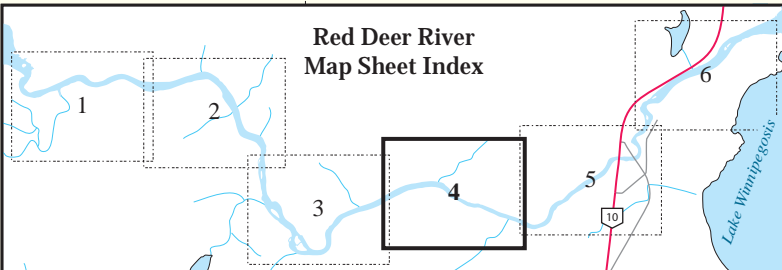

Red Deer Lake to Lake Winnipegosis Section
Map Sheet 4

Tent Site and
Offloading
Area for Small
Watercraft

Unique
Mineral
Spring

Quad Bridge

+2.8

2

2

2.3 + 2

Red Deer River Trail

1

2.3 +

2

2.4 +

Red Deer River
Map Sheet Index

101 06 00 W

101 05 20 W

101 04 40 W

52
52
00
N

52
52
00
N

Sucker Creek

101 04 00 W

101 03 20 W

101 02 40 W

Red Deer River

Red Deer Lake to Lake Winnipegosis Section
Map Sheet 5

Shallow Rapids
Only Passable
by Small
Watercraft

The Old Bridge

Red Deer River Trail

10

Red Deer River Map Sheet Index

101 04 00 W

101 03 20 W