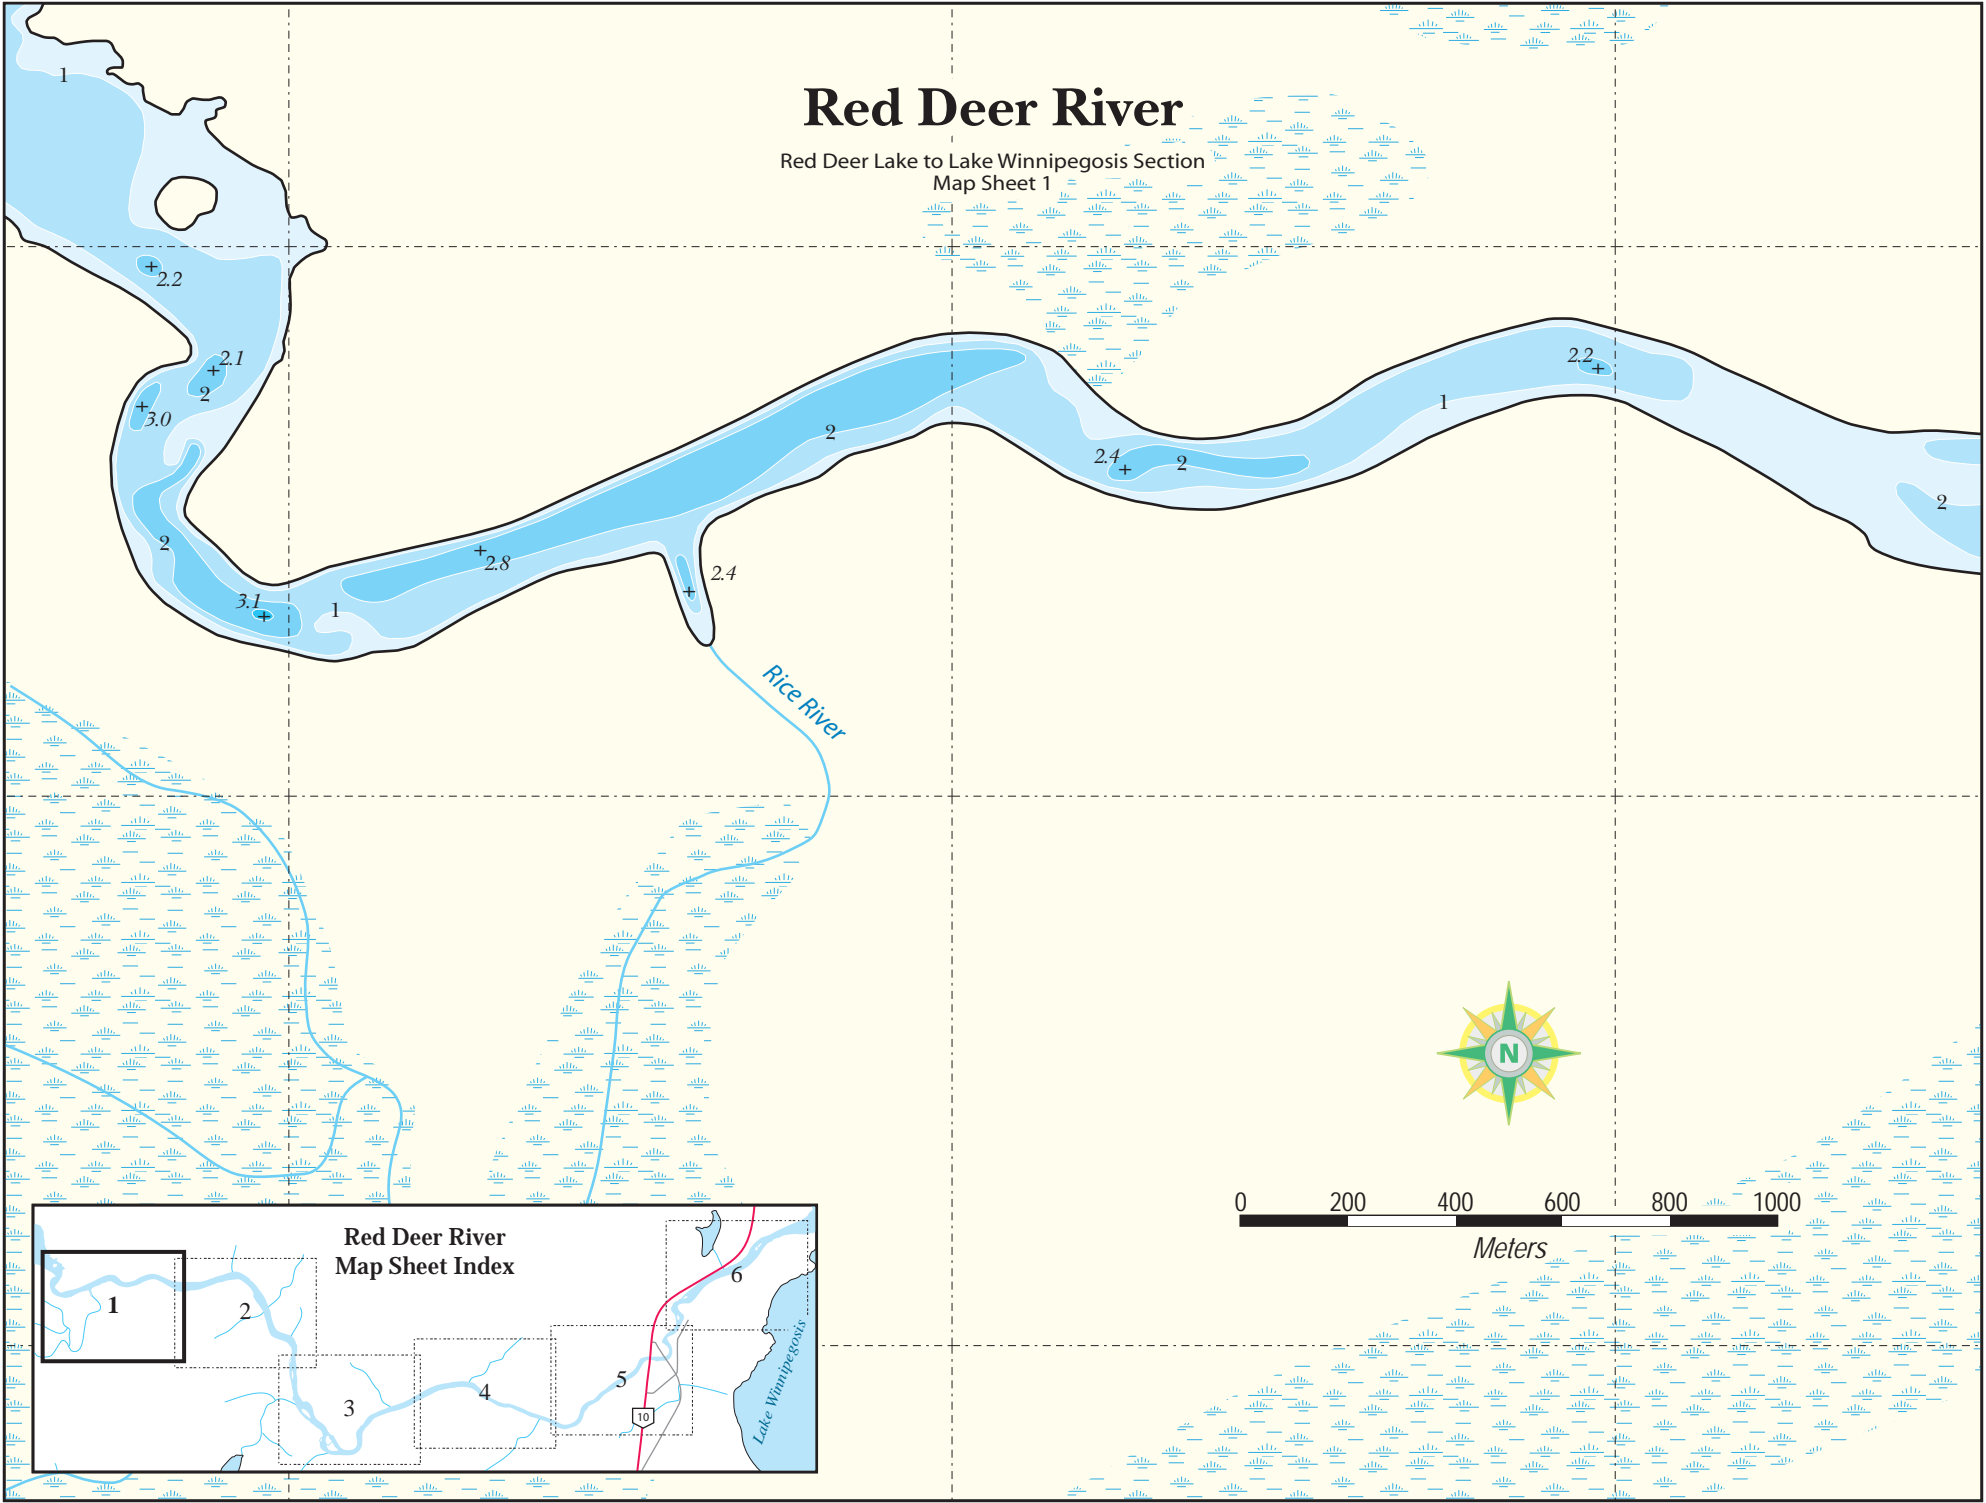

Red Deer River - Red Deer Lake to Lake Winnipegosis Section Map Sheet Index

101 11 20 W

101 10 40 W

101 10 00 W

Red Deer River

Red Deer Lake to Lake Winnipegosis Section
Map Sheet 1

52
53
20
N

52
53
20
N

52
53
00
N

52
53
00
N

52
52
40
N

52
52
40
N

101 11 20 W

101 10 40 W

101 10 00 W

Red Deer River

Red Deer Lake to Lake Winnipegosis Section
Map Sheet 2

52
53
20
N

52
53
20
N

52
53
00
N

52
53
00
N

52
52
40
N

52
52
40
N

0 200 400 600 800 1000
Meters

Red Deer Lake to Lake Winnipegosis Section
Map Sheet 4

Tent Site and
Offloading
Area for Small
Watercraft

Unique
Mineral
Spring

Quad Bridge

+2.8

2

2

2.3 + 2