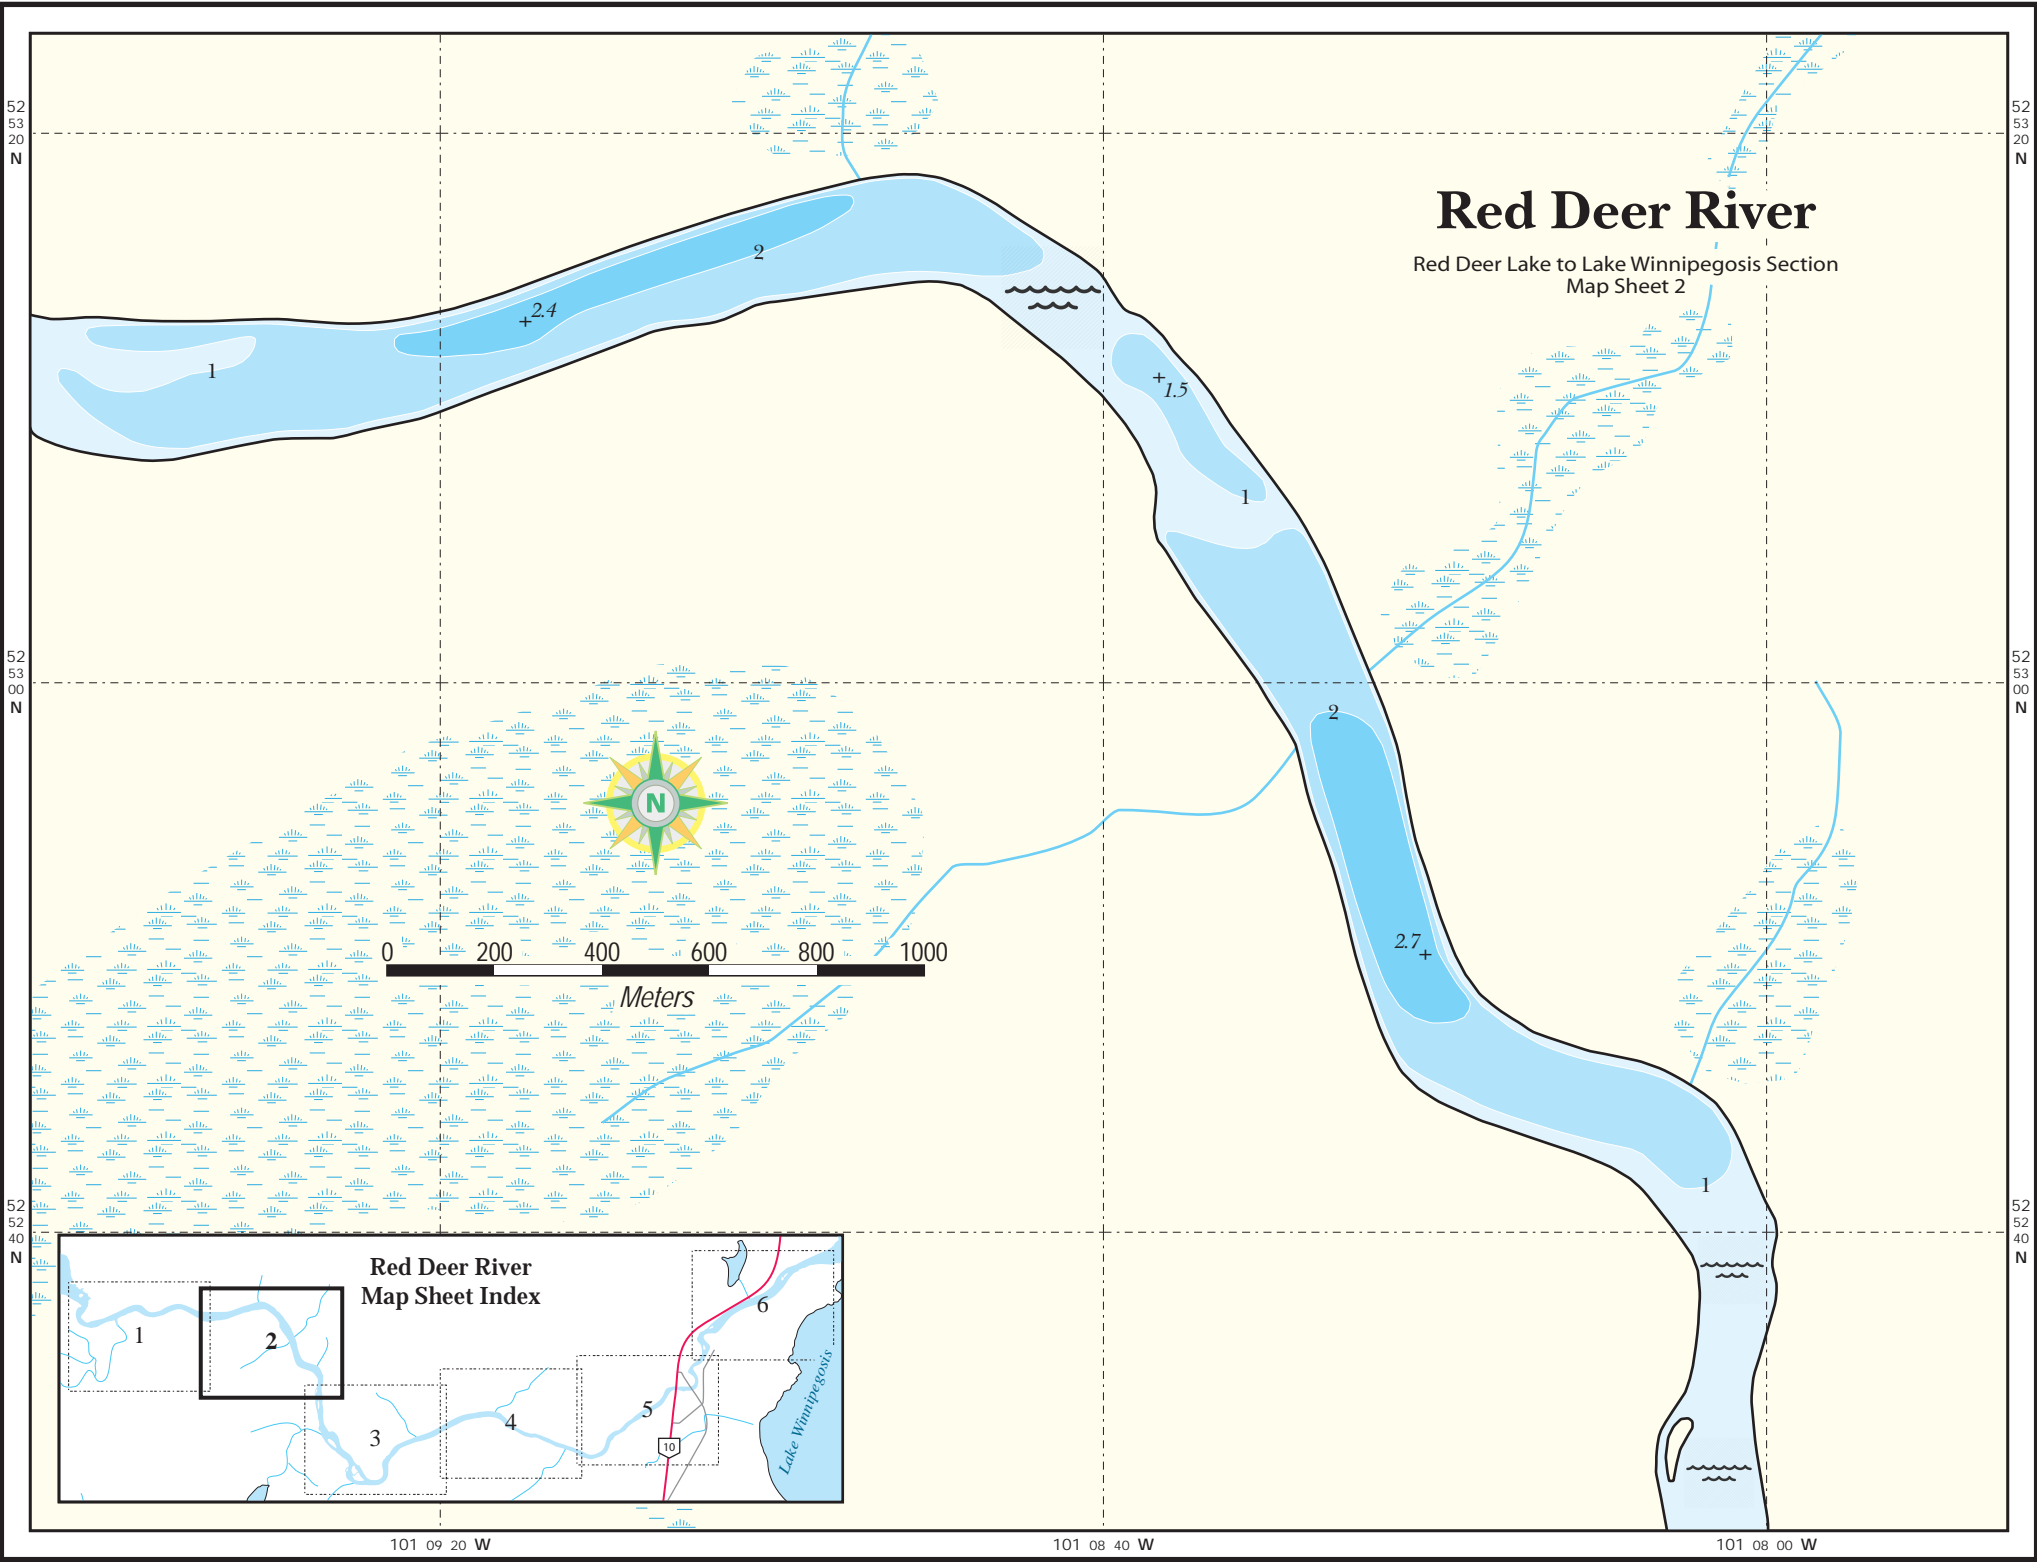

Red Deer River - Red Deer Lake to Lake Winnipegosis Section Map Sheet Index

101 11 20 W

101 10 40 W

101 10 00 W

Red Deer River

Red Deer Lake to Lake Winnipegosis Section
Map Sheet 1

52
53
20
N

52
53
20
N

52
53
00
N

52
53
00
N

52
52
40
N

52
52
40
N

101 11 20 W

101 10 40 W

101 10 00 W

Red Deer River

Red Deer Lake to Lake Winnipegosis Section
Map Sheet 2

52
53
20
N

52
53
20
N

52
53
00
N

52
53
00
N

52
52
40
N

52
52
40
N

0 200 400 600 800 1000
Meters

Red Deer Lake to Lake Winnipegosis Section
Map Sheet 4

Tent Site and
Offloading
Area for Small
Watercraft

Unique
Mineral
Spring

Quad Bridge

+2.8

2

2

2.3 + 2