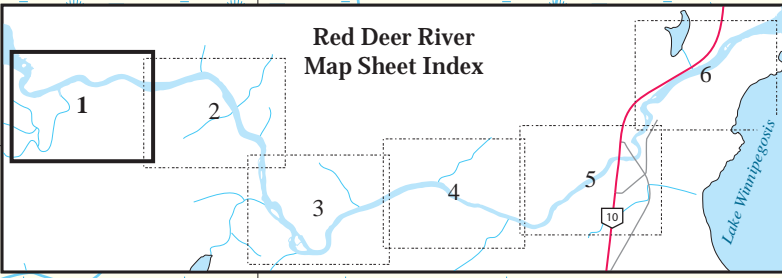

Red Deer River - Red Deer Lake to Lake Winnipegosis Section Map Sheet Index

101 11 20 W

101 10 40 W

101 10 00 W

Red Deer River

Red Deer Lake to Lake Winnipegosis Section
Map Sheet 1

52
53
20
N

52
53
20
N

52
53
00
N

52
53
00
N

52
52
40
N

52
52
40
N

101 11 20 W

101 10 40 W

101 10 00 W

Red Deer River

Red Deer Lake to Lake Winnipegosis Section
Map Sheet 2

52
53
20
N

52
53
20
N

52
53
00
N

52
53
00
N

52
52
40
N

52
52
40
N

0 200 400 600 800 1000
Meters

Red Deer Lake to Lake Winnipegosis Section
Map Sheet 3

Extremely
Shallow
Rapids

52
52
20
N

52
52
20
N

52
52
00
N

52
52
00
N

101 08 00 W

101 07 20 W