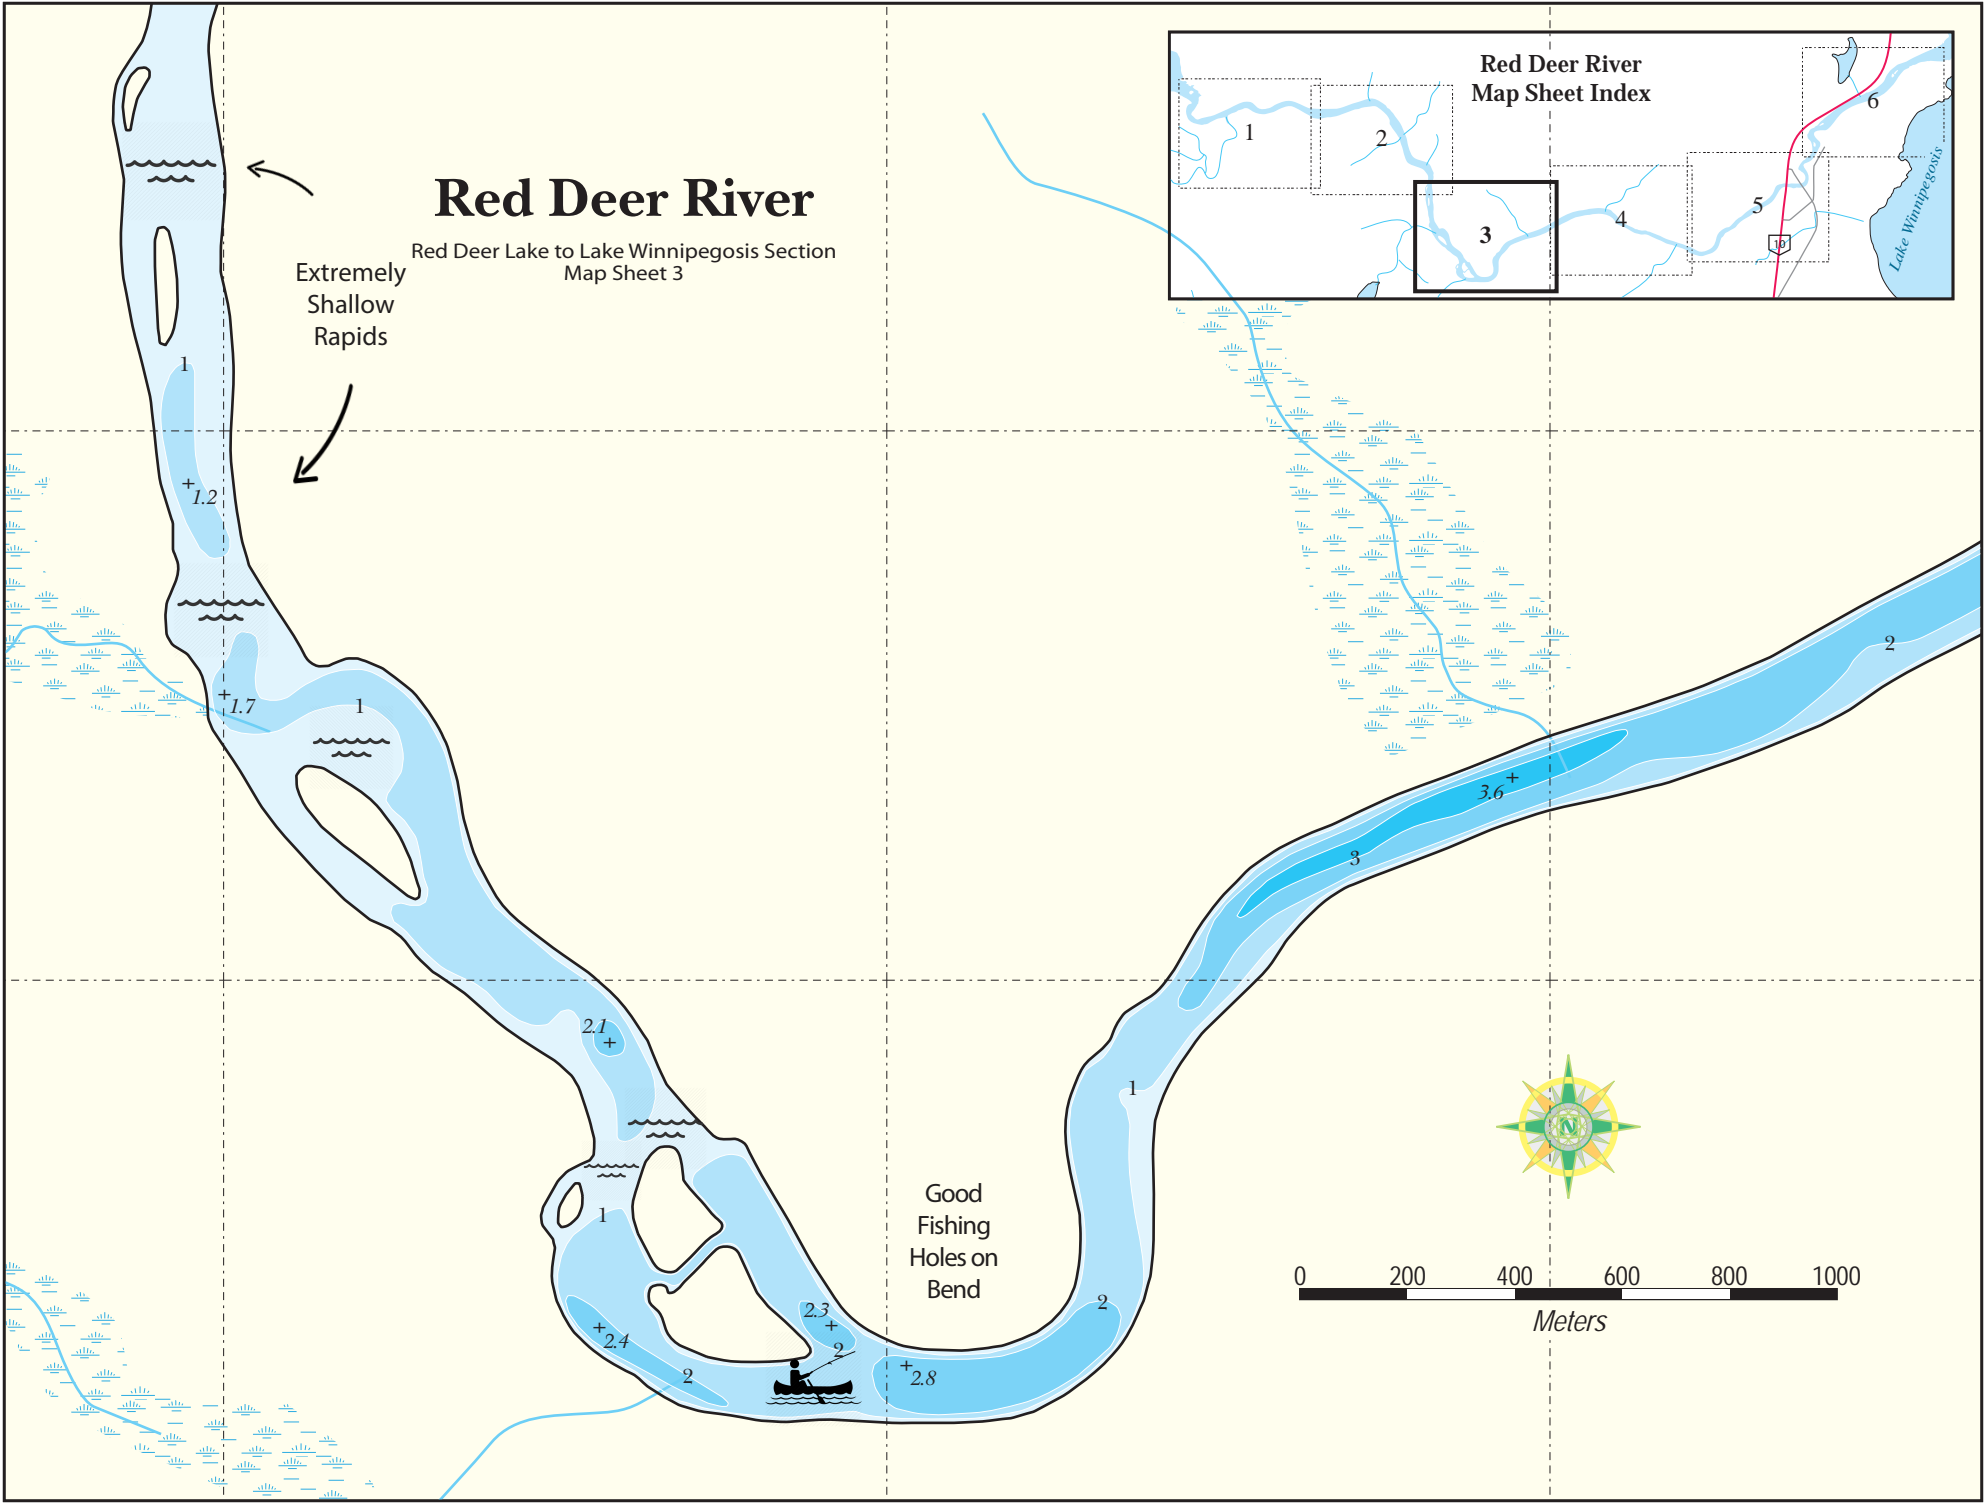

Red Deer River - Red Deer Lake to Lake Winnipegosis Section Map Sheet Index

101 11 20 W

101 10 40 W

101 10 00 W

Red Deer River

Red Deer Lake to Lake Winnipegosis Section
Map Sheet 1

52
53
20
N

52
53
20
N

Red Deer Lake to Lake Winnipegosis Section
Map Sheet 3

Extremely
Shallow
Rapids

52
52
20
N

52
52
20
N

52
52
00
N

52
52
00
N

101 08 00 W

101 07 20 W

101 06 40 W

Good
Fishing
Holes on
Bend

101 06 00 W

101 05 20 W

101 04 40 W

52
52
40
N

52
52
40
N

Red Deer River

Red Deer Lake to Lake Winnipegosis Section
Map Sheet 4

Tent Site and
Offloading
Area for Small
Watercraft

Unique
Mineral
Spring

Quad Bridge

+2.8

2

2

2.3 + 2