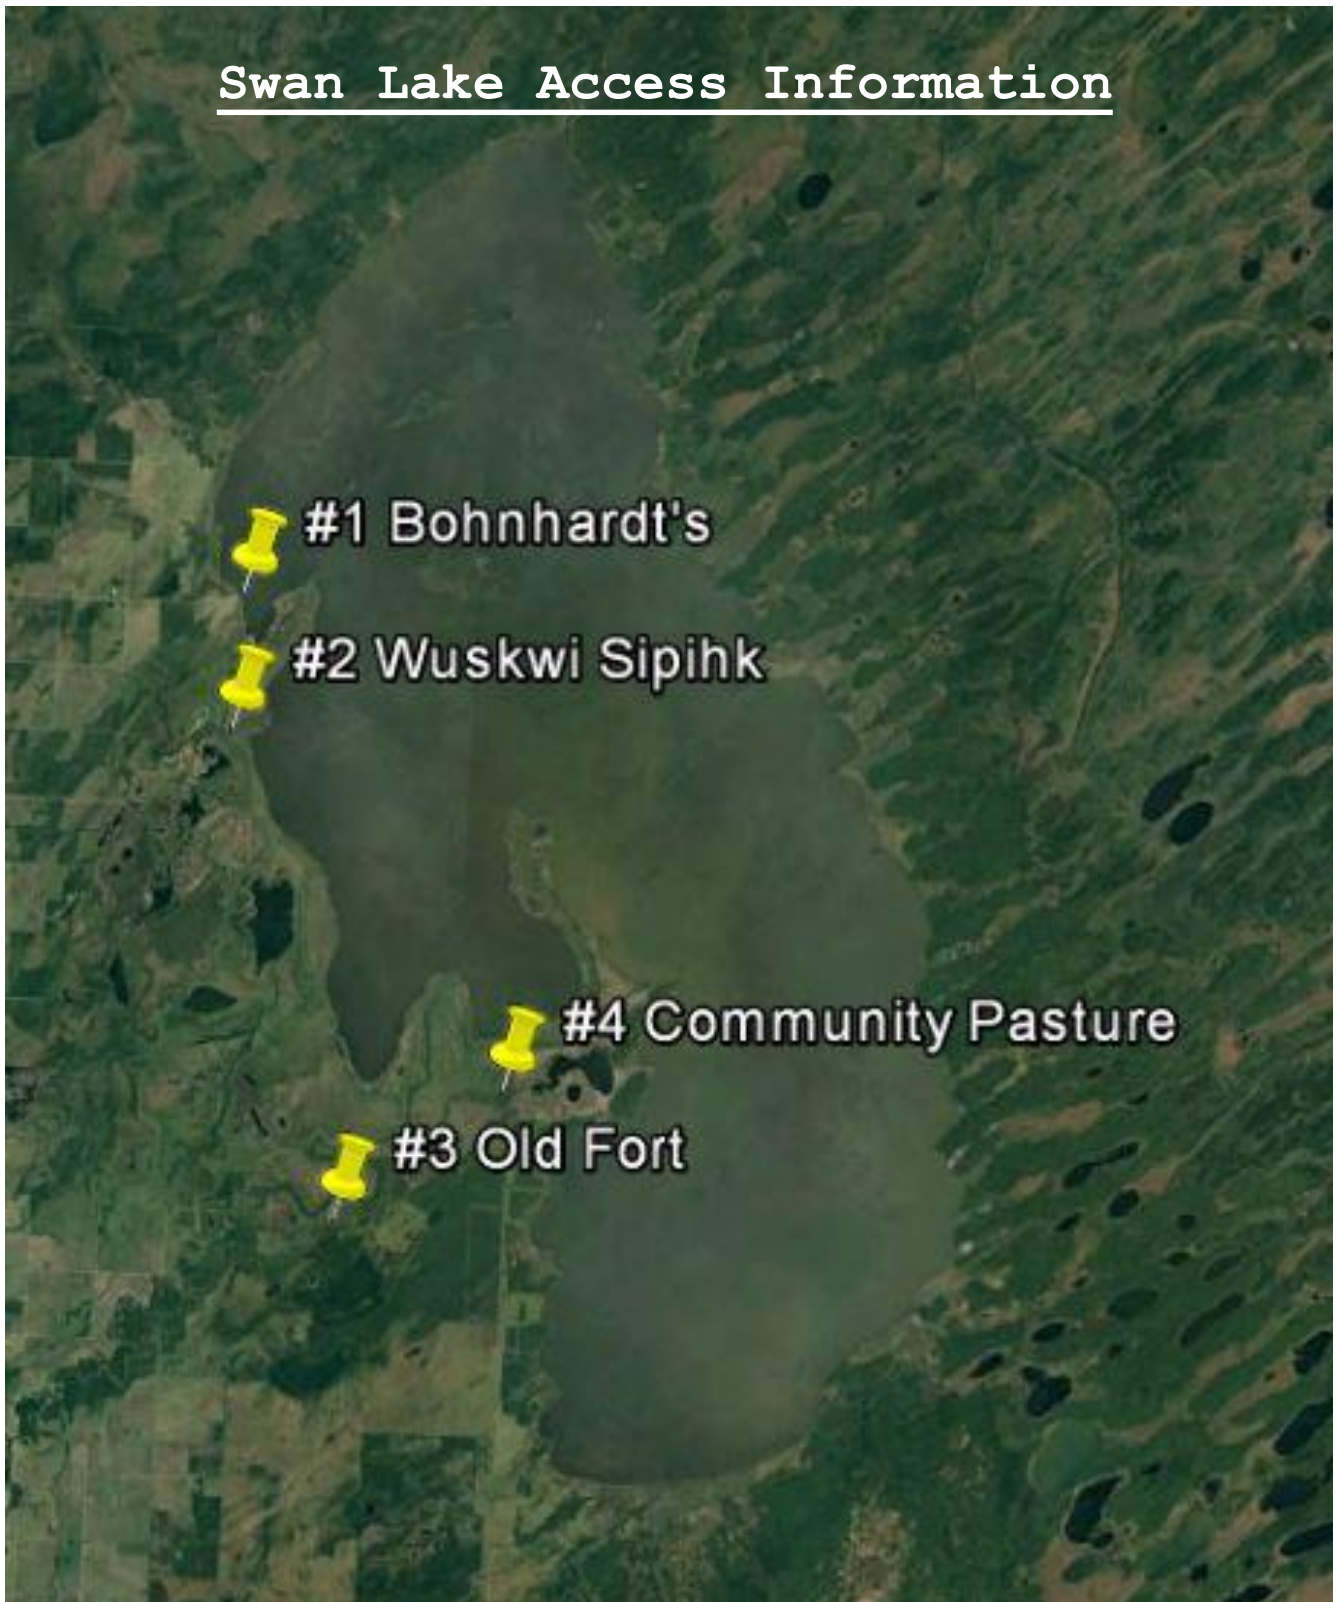

# Swan Lake Access Information

WPT #	WPT Name	Coordinates	Comments
1	Bohnhardt's	14U 374146 5822564	Permission Required - Small Craft Only
2	Wuskwi Sipiik	14U 373910 5819282	Permission Required
3	Old Fort	14U 376584 5807549	Crown Land - Small Craft Only
4	Community Pasture	14U 380609 5810699	Community Pasture - Small Craft Only