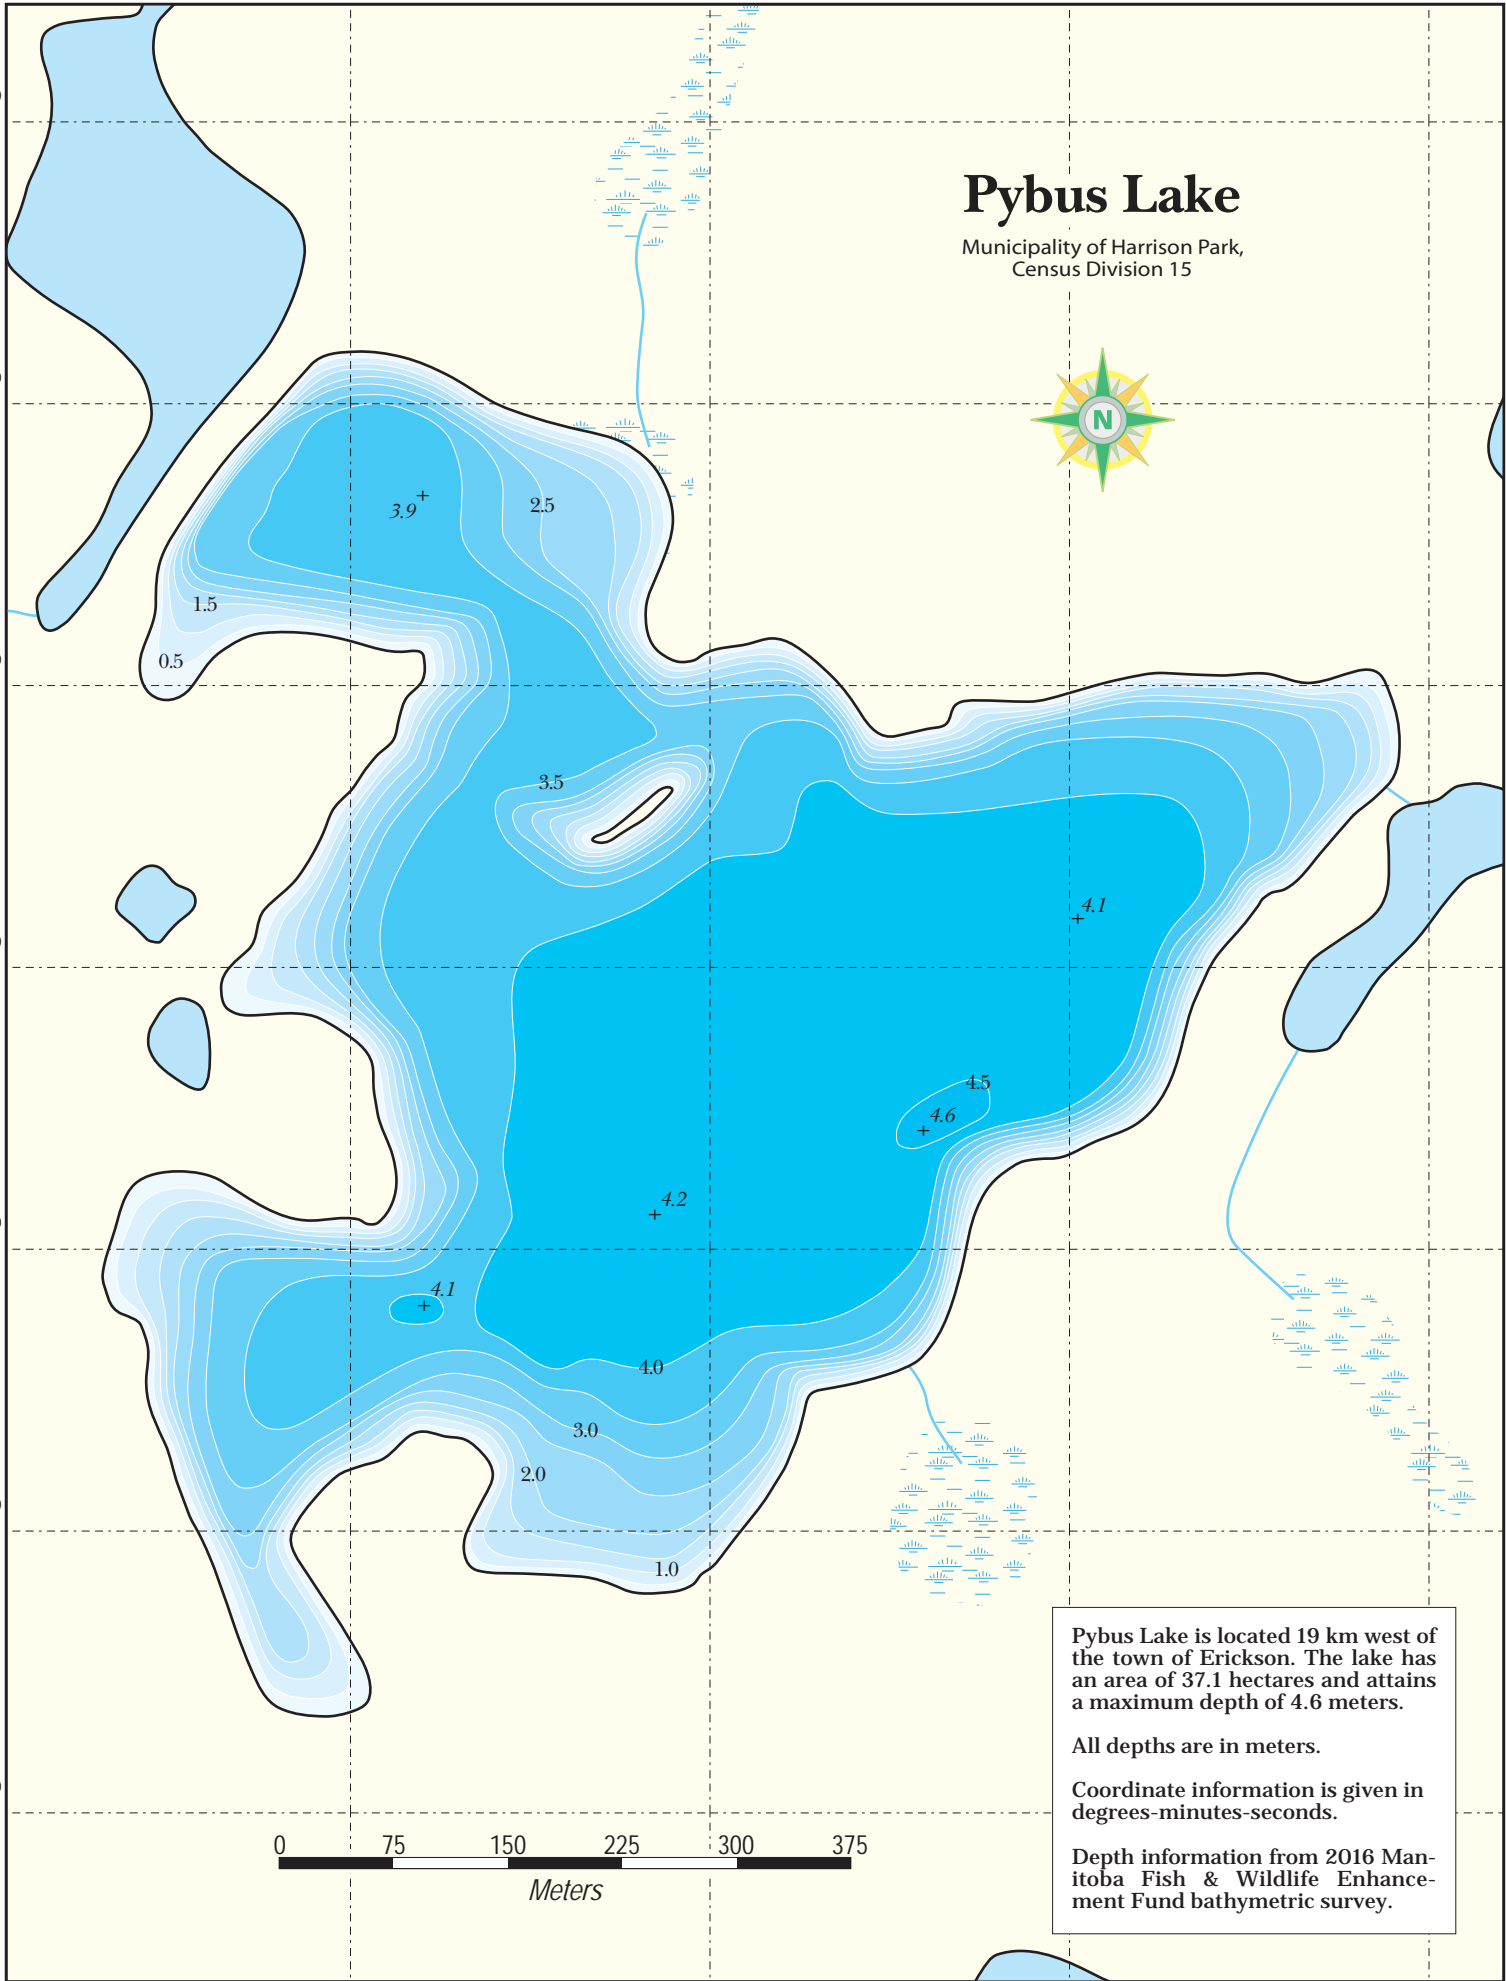

100 11 12 W

100 11 00 W

100 12 48 W

100 10 36 W

50 30 36 N

50 30 36 N

50 30 30 N

50 30 30 N

50 30 24 N

50 30 24 N

50 30 18 N

50 30 18 N

50 30 12 N

50 30 12 N

50 30 06 N

50 30 06 N

50 30 00 N

50 30 00 N

Pybus Lake

Municipality of Harrison Park,
Census Division 15

Pybus Lake is located 19 km west of the town of Erickson. The lake has an area of 37.1 hectares and attains a maximum depth of 4.6 meters.

All depths are in meters.

Coordinate information is given in degrees-minutes-seconds.

Depth information from 2016 Manitoba Fish & Wildlife Enhancement Fund bathymetric survey.

100 11 12 W

100 11 00 W

100 12 48 W