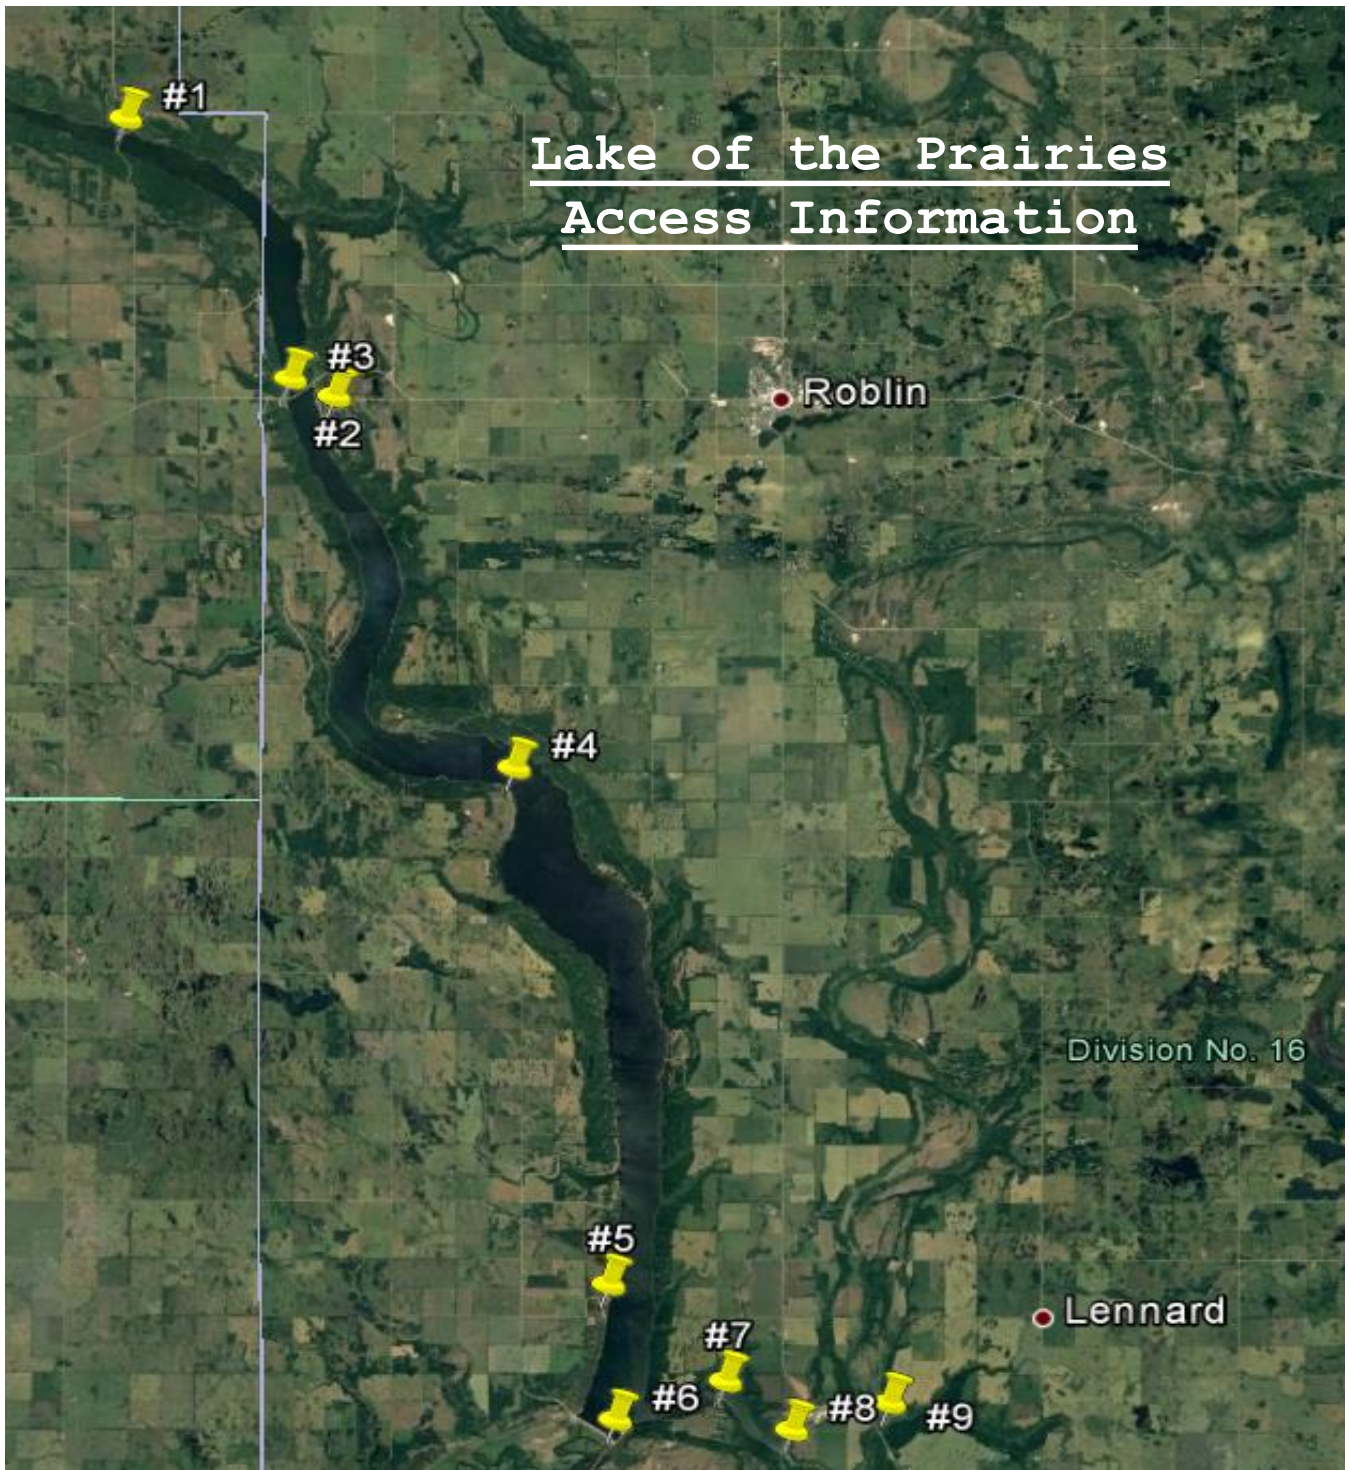

Lake of the Prairies Access Information

| WPT # | WPT Name | Coordinates | Comments |
|-------|------------------------------|--------------------|-----------------------------------|
| 1 | Togo Bridge | 14U 319232 5685724 | Saskatchewan - Shore fishing spot |
| 2 | Ricker's Campground | 14U 324249 5677595 | Private campground |
| 3 | Lost Meadows Resort | 14U 323168 5678136 | Private campground |
| 4 | Pyott's West Campground | 14U 328461 5666831 | Private campground |
| 5 | Kilman Resort | 14U 330395 5651992 | Private campground |
| 6 | Shellmouth Dam | 14U 330437 5648107 | Shore fishing spot |
| 7 | Asessippi Provinvial Park | 14U 333250 5649132 | Government campground |
| 8 | Shell River Bridge | 14U 334876 5647688 | Shore fishing spot |
| 9 | Asessippi Beach & Campground | 14U 337360 5648394 | Private campground |