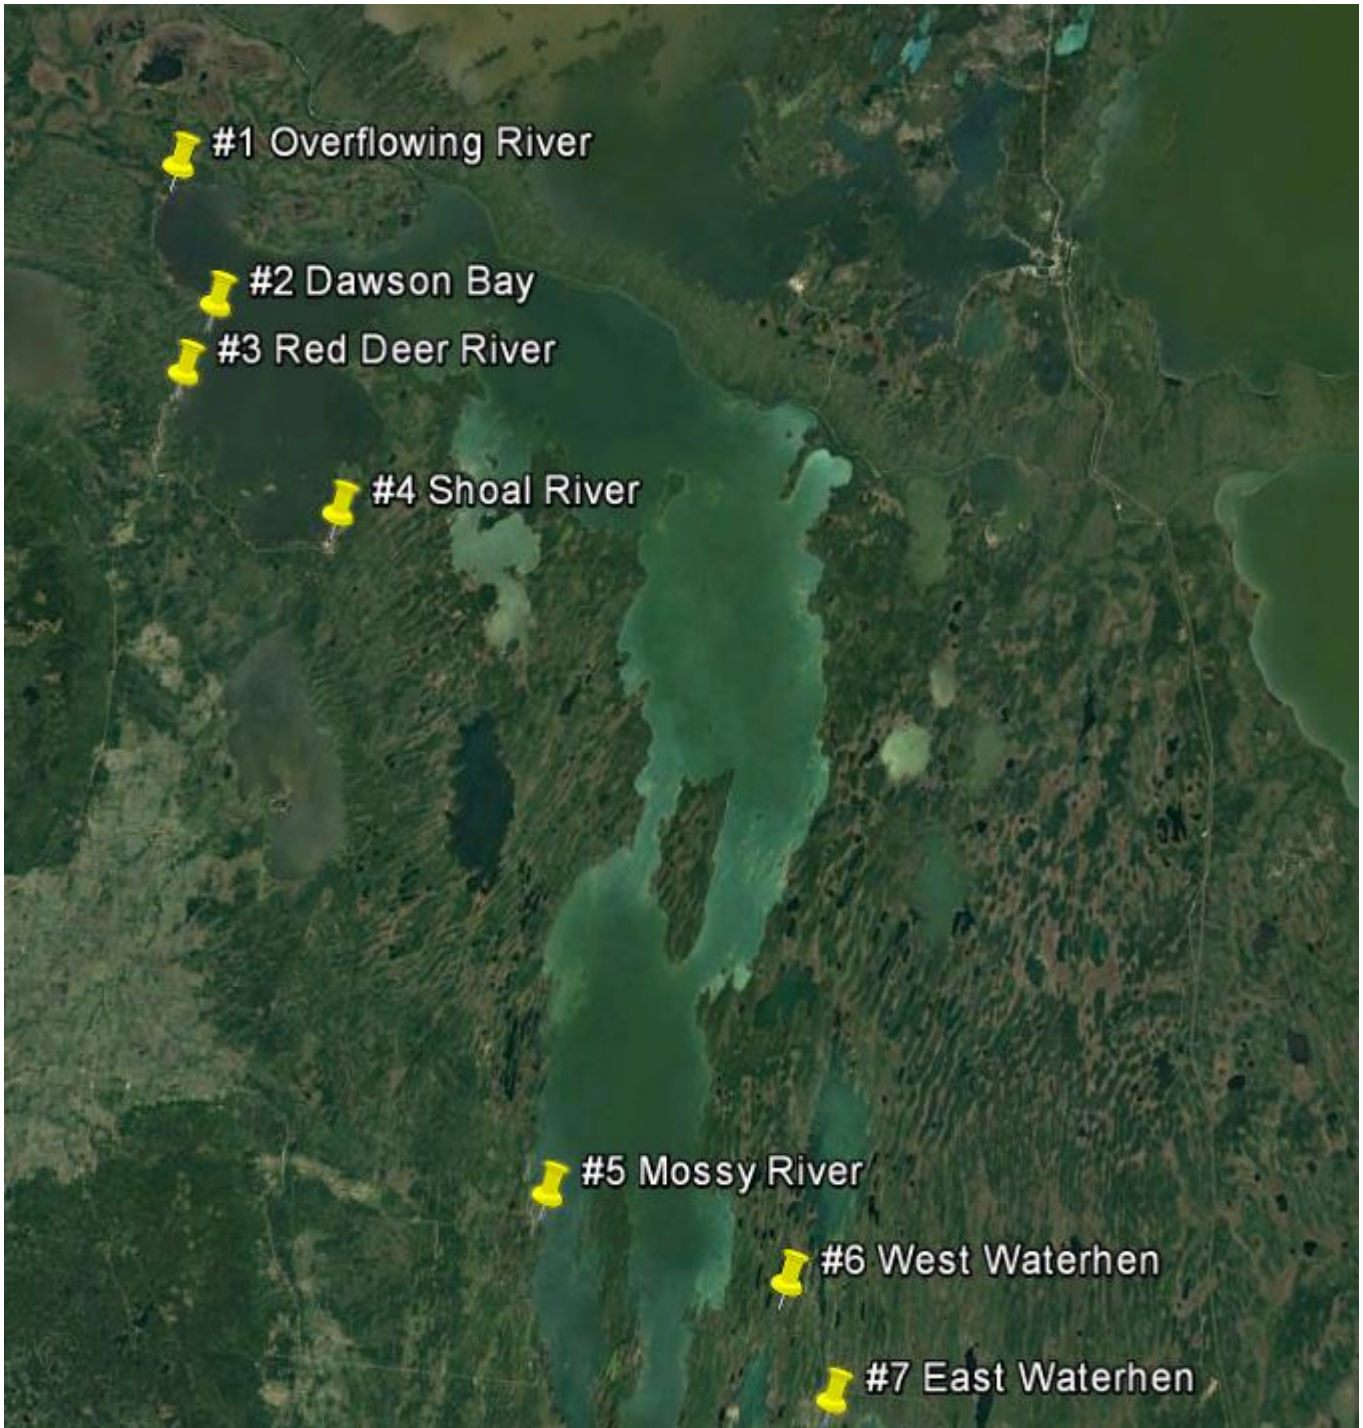

Lake Winnipegosis and Tributaries Information

WPT #	WPT Name	Coordinates	Comments
1	Overflowing River	14U 360522 5888865	Campground and Boat Launch
2	Dawson Bay	14U 367173 5871293	Townsite and commercial harbour
3	Red Deer River	14U 363640 5862059	Campground and Boat Launch
4	Shoal River	14U 386148 5845619	Sapetoweyak Cree Nation harbour
5	Mossy River	14U 422020 5760244	Townsite and commercial harbour
6	West Waterhen	14U 455231 5751592	Paid Launch from Skownan First Nation
4	East Waterhen	14U 462572 5736926	Paid Launch from Harvest Lodge