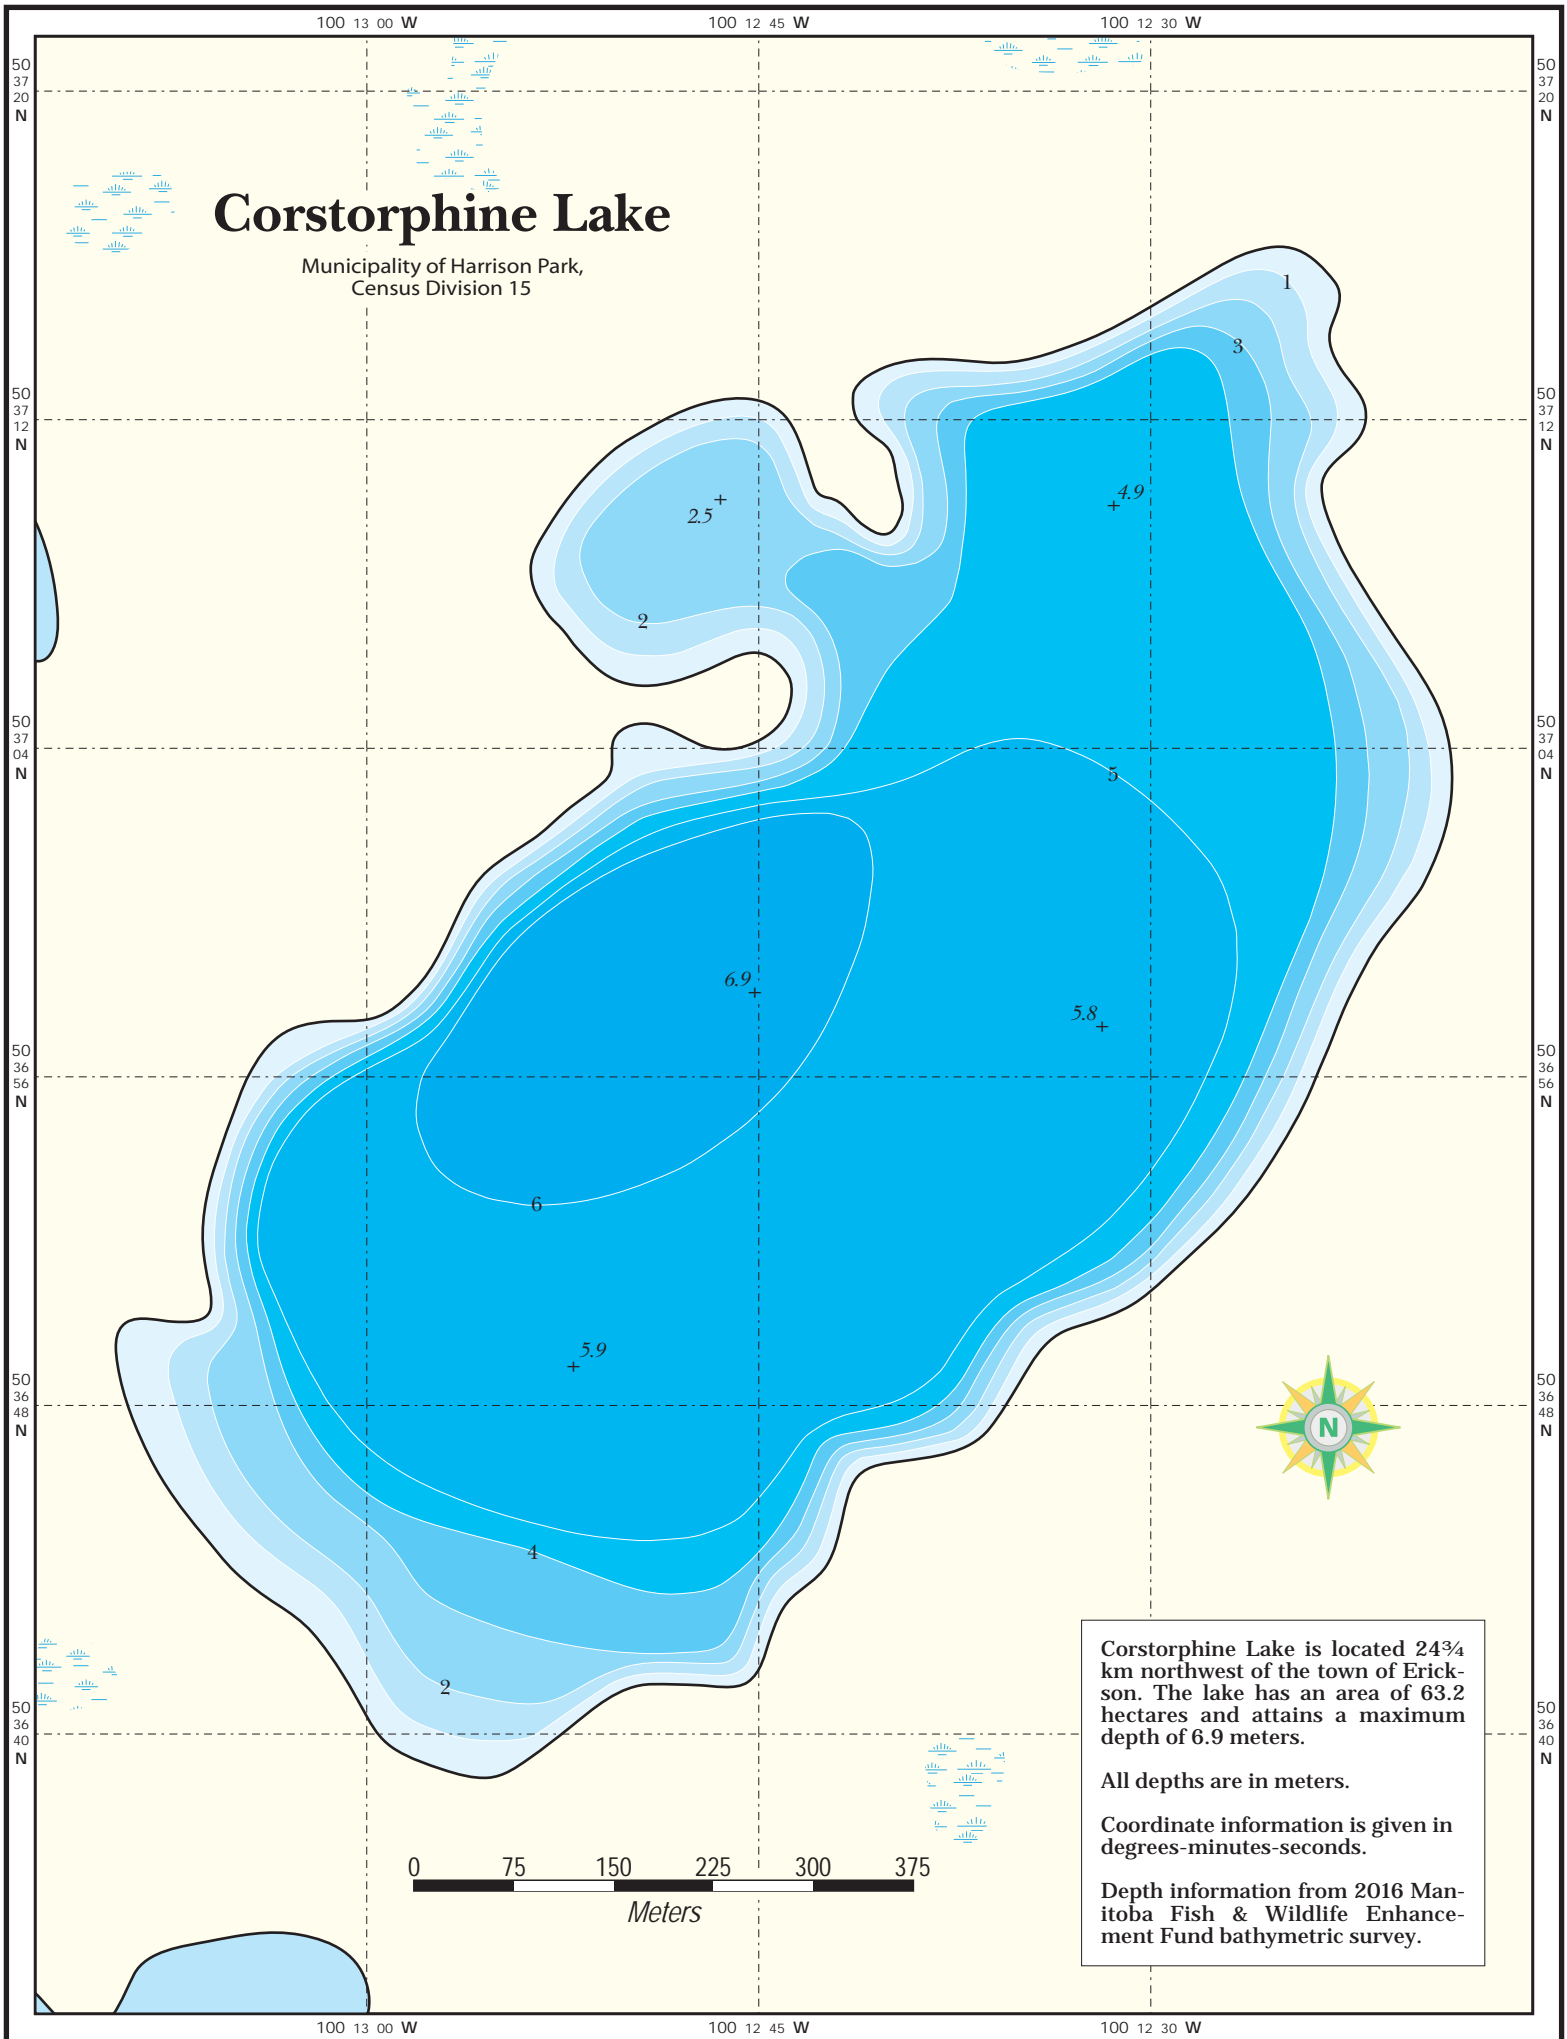

Corstorphine Lake

Municipality of Harrison Park,
Census Division 15

Corstorphine Lake is located 24¾ km northwest of the town of Erickson. The lake has an area of 63.2 hectares and attains a maximum depth of 6.9 meters.

All depths are in meters.

Coordinate information is given in degrees-minutes-seconds.

Depth information from 2016 Manitoba Fish & Wildlife Enhancement Fund bathymetric survey.